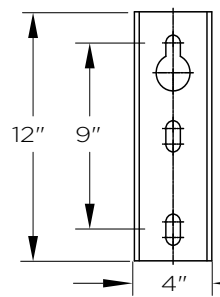

KA40 // MINI SCROLL ARM WITH DECORATIVE SCROLL

DECORATIVE ARM

The King Luminaire KA40 Mini Scroll Arm with Decorative Scroll is a delicate and simple arm with a decorative scroll embellishment. Available in either side, tenon or wall mount, and single or double arm configurations, the KA40 is an ideal solution when space is limited.

ARM SPECIFICATIONS

MATERIAL:
Aluminum

MOUNTING TYPE:
Side
Tenon
Wall

ARM QUANTITY:
Single
Double

ARM LENGTH:
3'

FINISH:
Available in textured or smooth.

EPA
0.96 - 1.94 sq. ft.

WEIGHT
9 - 18 lbs

MOUNTING TYPES:

Side Mount Details
4" x 1 3/4" x 12"L

Tenon Mount Details
TO ACCEPT 2 3/8" DIAMETER
X 2 3/4"L TENON

ARM DIMENSIONS:

Run	Rise
3'	10"

LEVELING DEVICE:

KPL20

KPL30

*See leveling device spec sheet for more options

HOW TO ORDER

EPA & WEIGHT

Catalog Number	Mount Type	# of Arms	L. (ft)	EPA (sq ft)	Wt. (lbs)
KA40-A-S-1-3	Side	1	3	0.96	9
KA40-A-S-2-3	Side	2	3	1.94	18
KA40-A-T-1-3	Tenon	1	3	1.25	9
KA40-A-T-2-3	Tenon	2	3	1.85	18
KA40-A-W-1-3	Wall	2	3	1.18	13