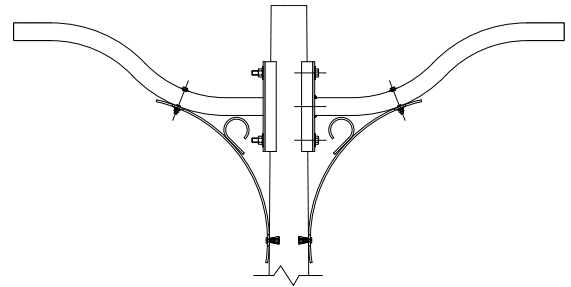

KA40 // MINI SCROLL ARM WITH DECORATIVE SCROLL

DECORATIVE ARM

The King Luminaire KA40 Mini Scroll Arm with Decorative Scroll is a delicate and simple arm with a decorative scroll embellishment. Available in either side, tenon or wall mount, and single or double arm configurations, the KA40 is an ideal solution when space is limited.

ARM SPECIFICATIONS

MATERIAL:
Aluminum

MOUNTING TYPE:
Side
Tenon
Wall

ARM QUANTITY:
Single
Double

ARM LENGTH:
3'

FINISH:
Available in textured or smooth.

EPA
0.96 - 1.94 sq. ft.

WEIGHT
9 - 18 lbs

*See leveling device spec sheet for more options

HOW TO ORDER

EPA & WEIGHT

Catalog Number	Mount Type	# of Arms	L. (ft)	EPA (sq ft)	Wt. (lbs)
KA40-A-S-1-3	Side	1	3	0.96	9
KA40-A-S-2-3	Side	2	3	1.94	18
KA40-A-T-1-3	Tenon	1	3	1.25	9
KA40-A-T-2-3	Tenon	2	3	1.85	18
KA40-A-W-1-3	Wall	2	3	1.18	13

Side Mount Single Arm

Side Mount Double Arm

Tenon Mount Single Arm

Tenon Mount Double Arm

Wall Mount Single Arm