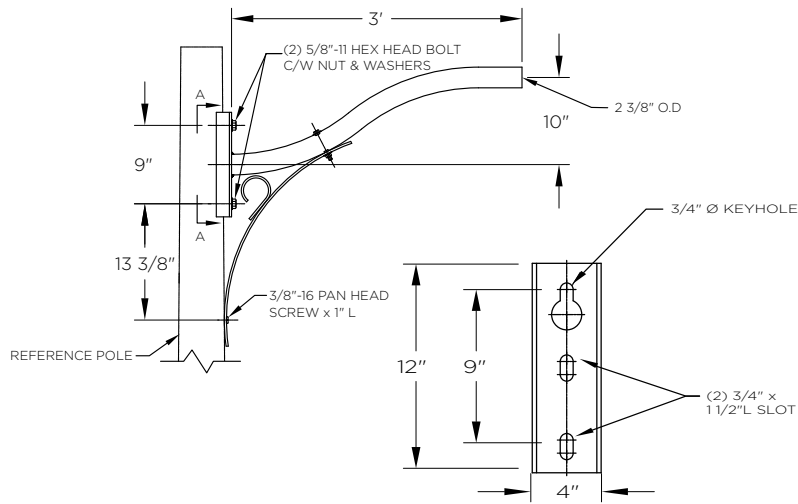

ARM SPECIFICATIONS

MATERIAL:
Aluminum

MOUNTING TYPE:
Side
Tenon
Wall

ARM QUANTITY:
Single
Double

ARM LENGTH:
3'

FINISH:
Available in textured or smooth.

EPA
0.96 - 1.94 sq. ft.

WEIGHT
9 - 18 lbs

MOUNTING TYPES:

Side Mount Details
4" x 1 3/4" x 12"L

Tenon Mount Details
TO ACCEPT 2 3/8" DIAMETER
X 2 3/4"L TENON

ARM DIMENSIONS:

Run	Rise
3'	10"

LEVELING DEVICE:

KPL20

KPL30

*See leveling device spec sheet for more options

HOW TO ORDER

EPA & WEIGHT

Catalog Number	Mount Type	# of Arms	L. (ft)	EPA (sq ft)	Wt. (lbs)
KA40-A-S-1-3	Side	1	3	0.96	9
KA40-A-S-2-3	Side	2	3	1.94	18
KA40-A-T-1-3	Tenon	1	3	1.25	9
KA40-A-T-2-3	Tenon	2	3	1.85	18
KA40-A-W-1-3	Wall	2	3	1.18	13

Side Mount Single Arm

Side Mount Double Arm

Tenon Mount Single Arm

Tenon Mount Double Arm

Wall Mount Single Arm