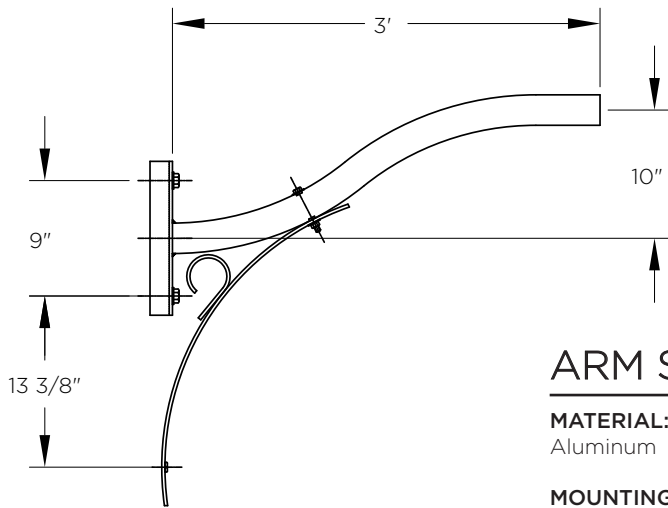

KA40 // MINI SCROLL ARM WITH DECORATIVE SCROLL

DECORATIVE ARM

The King Luminaire KA40 Mini Scroll Arm with Decorative Scroll is a delicate and simple arm with a decorative scroll embellishment. Available in either side, tenon or wall mount, and single or double arm configurations, the KA40 is an ideal solution when space is limited.

ARM SPECIFICATIONS

MATERIAL:
Aluminum

MOUNTING TYPE:
Side
Tenon
Wall

ARM QUANTITY:
Single
Double

ARM LENGTH:
3'

FINISH:
Available in textured or smooth.

EPA
0.96 - 1.94 sq. ft.

WEIGHT
9 - 18 lbs

MOUNTING TYPES:

Side Mount Details
4" x 1 3/4" x 12"L

Tenon Mount Details
TO ACCEPT 2 3/8" DIAMETER
X 2 3/4"L TENON

ARM DIMENSIONS:

Run	Rise
3'	10"

LEVELING DEVICE:

KPL20

KPL30

*See leveling device spec sheet for more options

HOW TO ORDER

EPA & WEIGHT

Catalog Number	Mount Type	# of Arms	L. (ft)	EPA (sq ft)	Wt. (lbs)
KA40-A-S-1-3	Side	1	3	0.96	9
KA40-A-S-2-3	Side	2	3	1.94	18
KA40-A-T-1-3	Tenon	1	3	1.25	9
KA40-A-T-2-3	Tenon	2	3	1.85	18
KA40-A-W-1-3	Wall	2	3	1.18	13