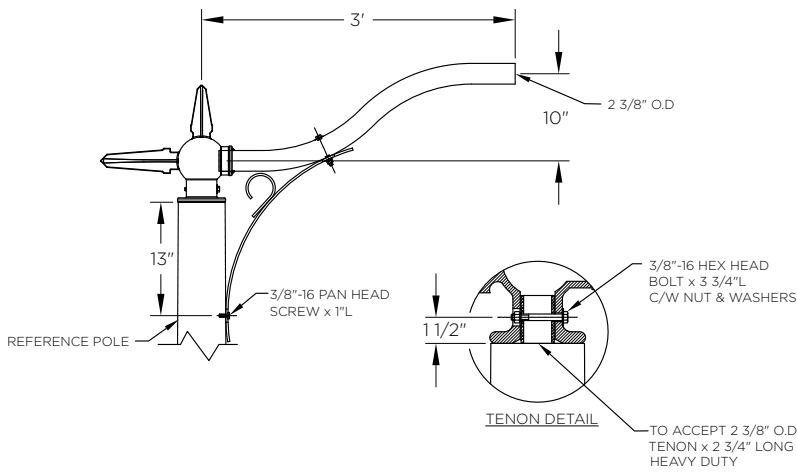

Tenon Mount Single Arm