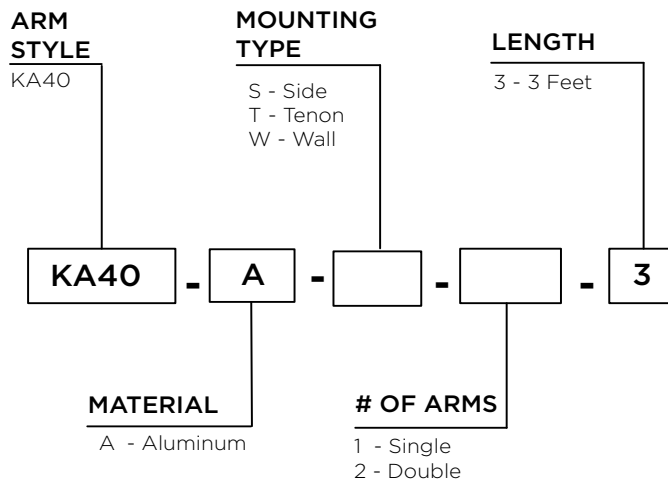

KA40 // MINI SCROLL ARM WITH DECORATIVE SCROLL

DECORATIVE ARM

The King Luminaire KA40 Mini Scroll Arm with Decorative Scroll is a delicate and simple arm with a decorative scroll embellishment. Available in either side, tenon or wall mount, and single or double arm configurations, the KA40 is an ideal solution when space is limited.

ARM SPECIFICATIONS

MATERIAL:
Aluminum

MOUNTING TYPE:
Side
Tenon
Wall

ARM QUANTITY:
Single
Double

ARM LENGTH:
3'

FINISH:
Available in textured or smooth.

EPA
0.96 - 1.94 sq. ft.

WEIGHT
9 - 18 lbs

MOUNTING TYPES:

Side Mount Details
4" x 1 3/4" x 12"L

Tenon Mount Details
TO ACCEPT 2 3/8" DIAMETER
X 2 3/4"L TENON

ARM DIMENSIONS:

Run	Rise
3'	10"

LEVELING DEVICE:

KPL20

KPL30

*See leveling device spec sheet for more options

HOW TO ORDER

EPA & WEIGHT

Catalog Number	Mount Type	# of Arms	L. (ft)	EPA (sq ft)	Wt. (lbs)
KA40-A-S-1-3	Side	1	3	0.96	9
KA40-A-S-2-3	Side	2	3	1.94	18
KA40-A-T-1-3	Tenon	1	3	1.25	9
KA40-A-T-2-3	Tenon	2	3	1.85	18
KA40-A-W-1-3	Wall	2	3	1.18	13