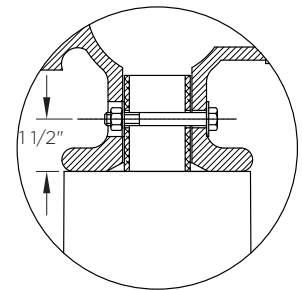

KA40 // MINI SCROLL ARM WITH DECORATIVE SCROLL

DECORATIVE ARM

The King Luminaire KA40 Mini Scroll Arm with Decorative Scroll is a delicate and simple arm with a decorative scroll embellishment. Available in either side, tenon or wall mount, and single or double arm configurations, the KA40 is an ideal solution when space is limited.

ARM SPECIFICATIONS

MATERIAL:
Aluminum

MOUNTING TYPE:
Side
Tenon
Wall

ARM QUANTITY:
Single
Double

ARM LENGTH:
3'

FINISH:
Available in textured or smooth.

EPA
0.96 - 1.94 sq. ft.

WEIGHT
9 - 18 lbs

MOUNTING TYPES:

Side Mount Details
4" x 1 3/4" x 12"L

Tenon Mount Details
TO ACCEPT 2 3/8" DIAMETER
X 2 3/4"L TENON

ARM DIMENSIONS:

Run	Rise
3'	10"

LEVELING DEVICE:

KPL20

KPL30

*See leveling device spec sheet for more options

HOW TO ORDER

EPA & WEIGHT

Catalog Number	Mount Type	# of Arms	L. (ft)	EPA (sq ft)	Wt. (lbs)
KA40-A-S-1-3	Side	1	3	0.96	9
KA40-A-S-2-3	Side	2	3	1.94	18
KA40-A-T-1-3	Tenon	1	3	1.25	9
KA40-A-T-2-3	Tenon	2	3	1.85	18
KA40-A-W-1-3	Wall	2	3	1.18	13