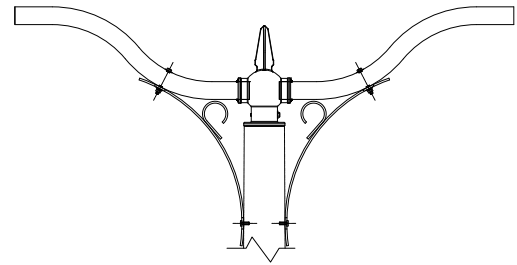

KA40 // MINI SCROLL ARM WITH DECORATIVE SCROLL

DECORATIVE ARM

The King Luminaire KA40 Mini Scroll Arm with Decorative Scroll is a delicate and simple arm with a decorative scroll embellishment. Available in either side, tenon or wall mount, and single or double arm configurations, the KA40 is an ideal solution when space is limited.

ARM SPECIFICATIONS

MATERIAL:
Aluminum

MOUNTING TYPE:
Side
Tenon
Wall

ARM QUANTITY:
Single
Double

ARM LENGTH:
3'

FINISH:
Available in textured or smooth.

EPA
0.96 - 1.94 sq. ft.

WEIGHT
9 - 18 lbs

MOUNTING TYPES:

Side Mount Details
4" x 1 3/4" x 12"L

Tenon Mount Details
TO ACCEPT 2 3/8" DIAMETER
X 2 3/4"L TENON

ARM DIMENSIONS:

Run	Rise
3'	10"

LEVELING DEVICE:

KPL20

KPL30

Side Mount Single Arm

Side Mount Double Arm

Tenon Mount Single Arm

Tenon Mount Double Arm

Wall Mount Single Arm